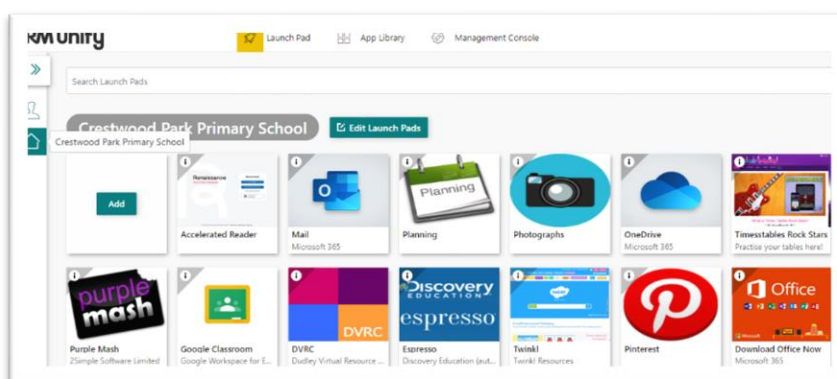

# RM Unify Instructions

To access RM Unify – visit the website: <http://rmunify.com>

Sign in using your child's log in details: email address and password.

For example:

<b>Username/email:</b>	<a href="mailto:smitha@crestwood-p.dudley.sch.uk">smitha@crestwood-p.dudley.sch.uk</a>
<b>Password:</b>	<a href="#">pen</a>

If you are unsure of these details, please speak to the class teacher.

If sign in is successful, the following screen will appear:

This gives your child access to various tiles – including **Purple Mash**, **TTRS**, **Renaissance Place** (Accelerated Reader) and more!